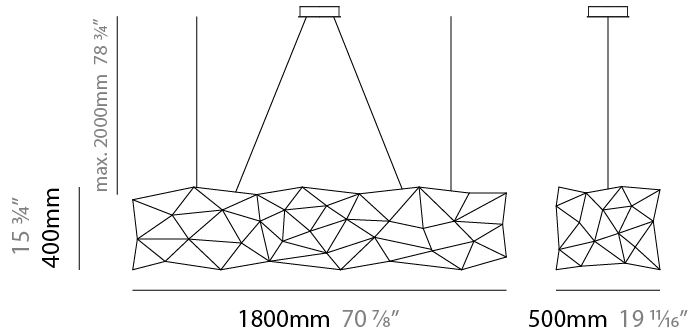

GENERAL

Series: Universe Abstract
Brand: Quasar
Division: Design
Mounting Type: Suspension
Mounting Location: Ceiling
Subcategory: Ambient

PHYSICAL

Shape: Abstract
Length (mm): 1800
Length (in): 70 ⁷/₈
Width (mm): 500
Width (in): 19 ¹¹/₁₆
Height (mm): 400
Height (in): 15 ³/₄
Max. Overall Height (mm): 2400
Max. Overall Height (in): 92 ¹/₂
Light Distribution: Omnidirectional
Weight (kg): 4.5
Weight (lbs): 9.9
[Fixture Finish: NIC / BRA / BBR](#)
Fixture Material: Metal
Upon Request: Custom Sizes

ELECTRICAL

Number of Lamps: 60
Lamp Type: LED Retrofit
Input Wattage (W): 21.78
Bulb Included: Bulb Included
Max. Wattage Per Lamp (W): 0.33
Lamp Base: E10
[Dimming: Non-Dimming / Phase Dimming (120vac Only)](#)
Driver Included: Yes
Driver Location: Integrated
Driver Type: Constant Voltage - 120/277Vac
Driver Class: Class 2
Input Voltage (V): 120 - 277
Output Voltage (V): 12
Lamp Voltage (V): 12
Upon Request: (Not included - see components) Integral: 0-10Vdc dimming

LED

[Color Temperature (°K): 2600 / 3000 / 3500](#)
Max. Delivered Lumen (lm): 1380 (2600K)
CRI: >90 CRI
Lamp Life (hrs): 50000

OPTICAL

RATINGS AND CERTIFICATIONS

Certified By: Certified for North American Standards
IP rating: IP20

PROJECT
TYPE
SPECIFIER
QUANTITY
DATE